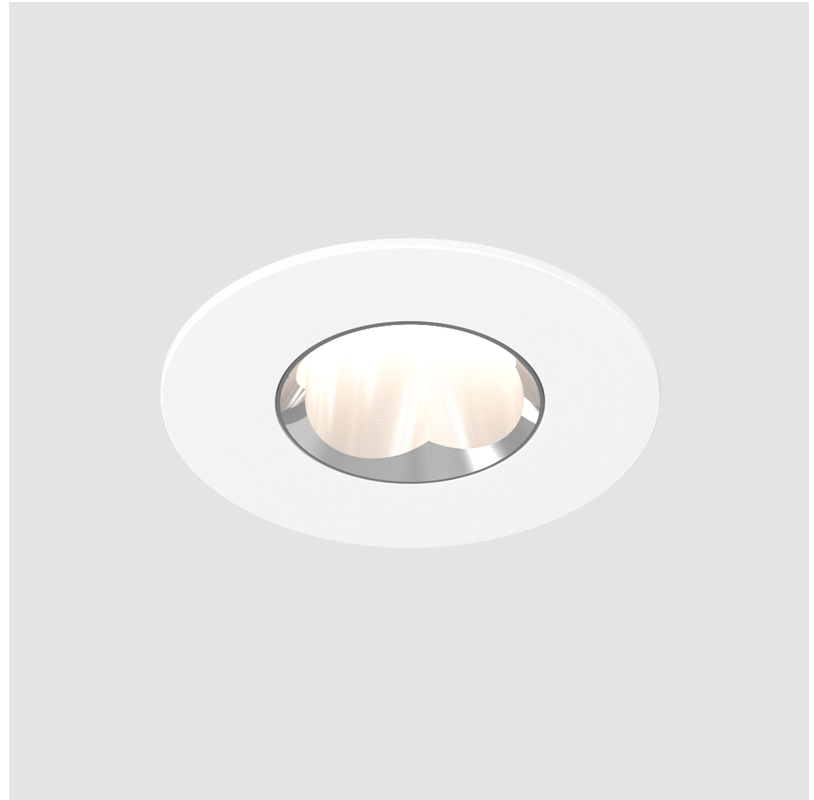

PHYSICAL

Aperture Sizes - Downlights: 1"
Shape: Round
Diameter (mm): 75
Diameter (in): 2 15/16
Height (mm): 43
Height (in): 1 11/16
Ceiling Thickness (mm): 1 - 25
Ceiling Thickness (in): 1/16 - 1 3/16
Min. Recessing Depth (mm): 50
Min. Recessing Depth (in): 1 15/16
Diffuser: Lens Pack - Spread Lens / Linear Spread Lens / Honeycomb Louver
Fixture Finish: SSR / BKV / CWI / CRY / HAB / UFT / ITA / RUA / FTG / MYG / LOD / PUS / FRO / FUP / KIA / POP / BLS / SPG / MEY / GOH / CHC / COM / ABZ / JAG / OBR / MOS / ROR
Fixture Material: Aluminum Die Cast
Cut-out Measurements: 68mm / 2 11/16" Diameter

ELECTRICAL

Lamp Type: LED (Zhaga Standard)
Input Wattage (W): 15
Total Output Wattage (W): 13.6
Dimming: Tri-Mode (Non-Dimming and Phase Dimming (120Vac only) and 0-10V Dimming)
Driver Included: No
Driver Location: Recessed Housing
Driver Type: Constant Current - Universal
Driver Class: Class 2
Input Voltage (V): 120 - 277
Constant Current (MA): 350

LED

Color Temperature (°K): 2700 / 3000 / 3500 / 4000
Max. Delivered Lumen (lm): 1464 / 1556 / 1630 / 1645
Nominal Lumen (lm): 1566 / 1665 / 1743 / 1759
CRI: >90 CRI
Lamp Life (hrs): 50000

OPTICAL

Reflector°: 60
Adjustability: Fixed

RATINGS AND CERTIFICATIONS

Certified By: Certified for North American Standards
IP rating: IP20