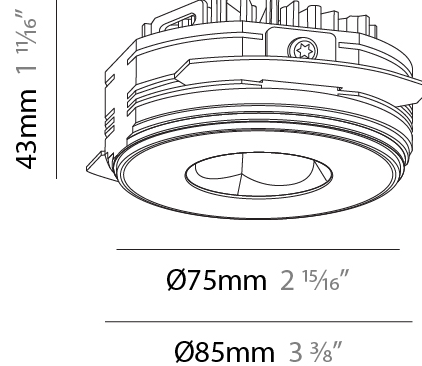

PHYSICAL

Aperture Sizes - Downlights: 1"
Shape: Round
Diameter (mm): 75
Diameter (in): 2 15/16
Height (mm): 43
Height (in): 1 11/16
Ceiling Thickness (mm): 10 / 12.5 / 15 / 25
Ceiling Thickness (in): 3/8 or 1/2 or 9/16 or 1
Min. Recessing Depth (mm): 50
Min. Recessing Depth (in): 1 15/16
Diffuser: Lens Pack - Spread Lens / Linear Spread Lens / Honeycomb Louver
Fixture Finish: SSR / BKV / CWI / CRY / HAB / UFT / ITA / RUA / FTG / MYG / LOD / PUS / FRO / FUP / KIA / POP / BLS / SPG / MEY / GOH / CHC / COM / ABZ / JAG / OBR / MOS / ROR
Fixture Material: Aluminum Die Cast
Cut-out Measurements: 86mm / 2 11/16" Diameter

ELECTRICAL

Lamp Type: LED (Zhaga Standard)
Input Wattage (W): 14
Total Output Wattage (W): 12.7
Dimming: Dali Dimming
Driver Included: No
Driver Location: Recessed Housing
Driver Type: Constant Current - Universal (120Vac only for DALI driver)
Driver Class: Class 2
Input Voltage (V): 120 - 277
Constant Current (MA): 700

LED

Color Temperature (°K): 2700-6500 Tunable White
Max. Delivered Lumen (lm): 1381
Nominal Lumen (lm): 1460
CRI: >90 CRI
Lamp Life (hrs): 50000
Special LEDs offerings: Tunable White

OPTICAL

Reflector°: 62
Adjustability: Fixed

RATINGS AND CERTIFICATIONS

Certified By: Certified for North American Standards
IP rating: IP20