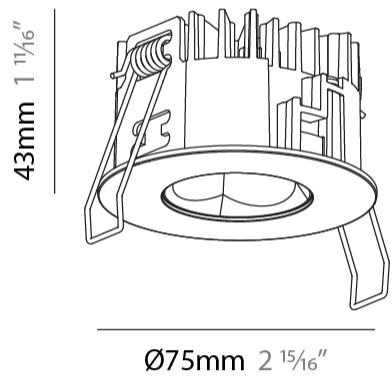

PHYSICAL

Aperture Sizes - Downlights: 1"
Shape: Round
Diameter (mm): 75
Diameter (in): 2 15/16
Height (mm): 43
Height (in): 1 11/16
Ceiling Thickness (mm): 1 - 25
Ceiling Thickness (in): 1/16 - 1 3/16
Min. Recessing Depth (mm): 50
Min. Recessing Depth (in): 1 15/16
Diffuser: Lens Pack - Spread Lens / Linear Spread Lens / Honeycomb Louver
Fixture Finish: SSR / BKV / CWI / CRY / HAB / UFT / ITA / RUA / FTG / MYG / LOD / PUS / FRO / FUP / KIA / POP / BLS / SPG / MEY / GOH / CHC / COM / ABZ / JAG / OBR / MOS / ROR
Fixture Material: Aluminum Die Cast
Cut-out Measurements: 68mm / 2 11/16" Diameter

ELECTRICAL

Lamp Type: LED (Zhaga Standard)
Input Wattage (W): 15
Total Output Wattage (W): 13.6
Dimming: Tri-Mode (Non-Dimming and Phase Dimming (120Vac only) and 0-10V Dimming)
Driver Included: No
Driver Location: Recessed Housing
Driver Type: Constant Current - Universal
Driver Class: Class 2
Input Voltage (V): 120 - 277
Constant Current (MA): 350

LED

Color Temperature (°K): 2700 / 3000 / 3500 / 4000
Max. Delivered Lumen (lm): 1464 / 1556 / 1630 / 1645
Nominal Lumen (lm): 1566 / 1665 / 1743 / 1759
CRI: >90 CRI
Lamp Life (hrs): 50000

OPTICAL

Reflector°: 60
Adjustability: Fixed

RATINGS AND CERTIFICATIONS

Certified By: Certified for North American Standards
IP rating: IP20