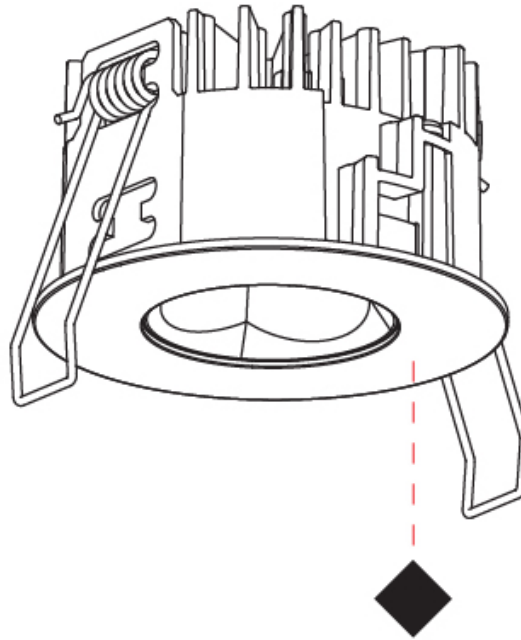

PHYSICAL

Aperture Sizes - Downlights: 1"
 Shape: Round
 Diameter (mm): 75
 Diameter (in): 2 ¹⁵/₁₆
 Height (mm): 43
 Height (in): 1 ¹¹/₁₆
 Ceiling Thickness (mm): 1 - 25
 Ceiling Thickness (in): 1/16 - 1 3/16
 Min. Recessing Depth (mm): 50
 Min. Recessing Depth (in): 1 ¹⁵/₁₆
 Diffuser: Lens Pack - Spread Lens / Linear Spread Lens / Honeycomb Louver
 Fixture Finish: SSR / BKV / CWI / CRY / HAB / UFT / ITA / RUA / FTG / MYG / LOD / PUS / FRO / FUP / KIA / POP / BLS / SPG / MEY / GOH / CHC / COM / ABZ / JAG / OBR / MOS / ROR
 Fixture Material: Aluminum Die Cast
 Cut-out Measurements: 68mm / 2 11/16" Diameter